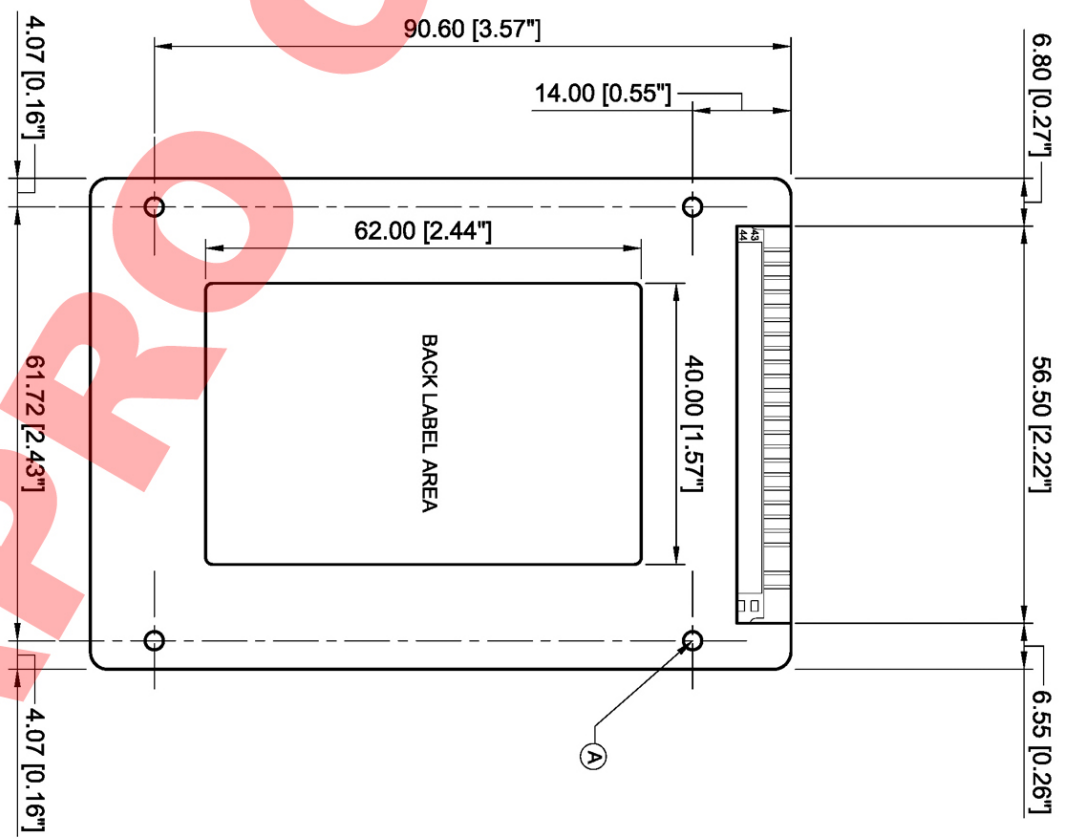

Unit : mm

Right/Left Side

Top Side

Bottom Side

Front Side

Mark - A
 M3 Screw Mounting hole x 16
 Unit : mm [inch]

APRO Co., Ltd. 先勤科技股份有限公司		Version: 2.0	Page: 1/1		
HERCULES-Q 2.5" PATA SSD Housing Dimension		Designed by James Hsu	Approved by Tanja Hsu	Date 2015/06/30	Scale

1

4