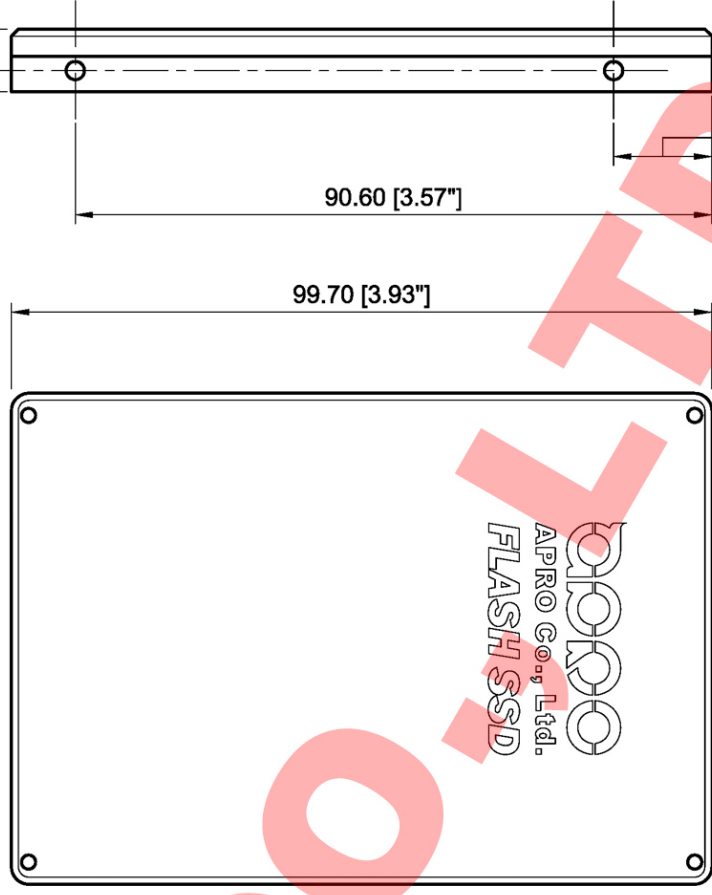

Unit : mm

Right/Left Side

Top Side

Bottom Side

Front Side

Mark - A
 M3 Screw Mounting hole x 16
 Unit : mm [inch]

APRO Co., Ltd. 先勤科技股份有限公司		Version: 2.0	Page: 1/1		
HERCULES-Q 2.5" PATA SSD Housing Dimension		Designed by James Hsu	Approved by Tanja Hsu	Date 2015/06/30	Scale

1

4