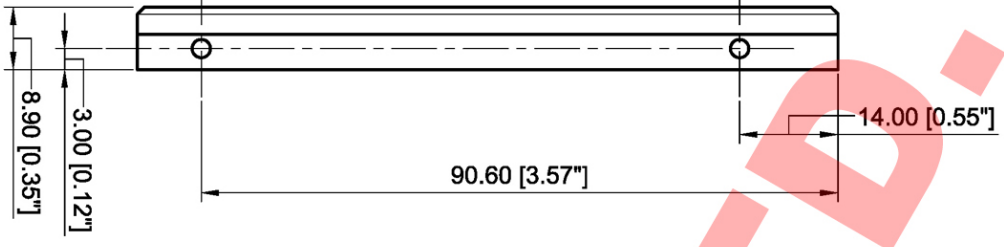

Unit : mm

Right/Left Side

Top Side

Bottom Side

Front Side

Mark - A
 M3 Screw Mounting hole x 16
 Unit : mm [inch]

APRO Co., Ltd. 先勤科技股份有限公司		Version: 2.0	Page: 1/1		
HERCULES-Q 2.5" PATA SSD Housing Dimension		Designed by James Hsu	Approved by Tanja Hsu	Date 2015/06/30	Scale