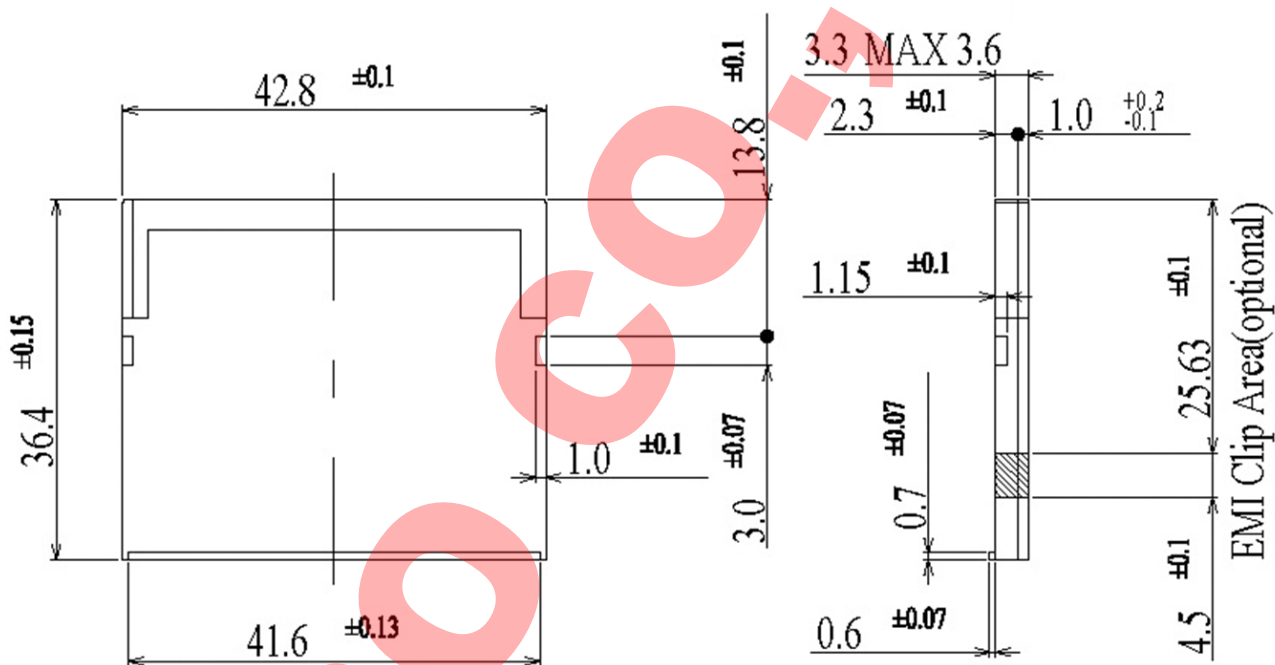

Unit : mm

APRO Co., Ltd. 先勤科技股份有限公司		Version : 1.1	Page : 1/1	
HERMES Series CFast Card	Designed by JAMES HSU	Approved by Tanja Hsu	File name	Date 2014/08/01
			Scale	