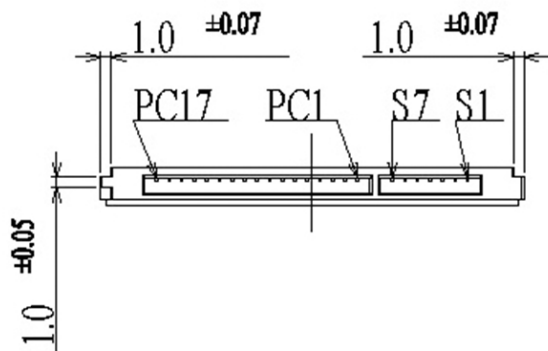

Unit : mm

APRO Co., Ltd. 先勤科技股份有限公司		Version : 1.1	Page : 1/1	
HERMES Series CFast Card	Designed by JAMES HSU	Approved by Tanja Hsu	File name	Date 2014/08/01
			Scale	